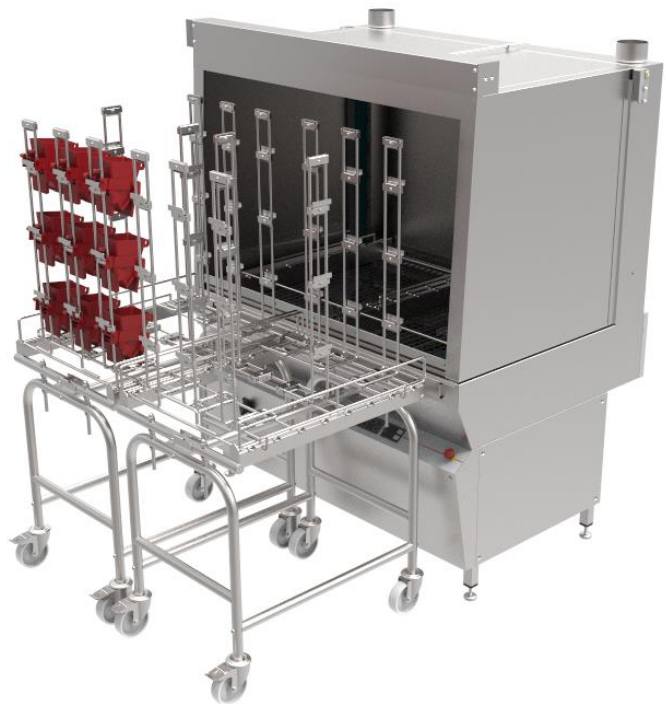

JEROS ACE SYSTEM

OVERVIEW

Model 8150

1/2 -Trolley System

Capacity:

60/80	0.7 ltr.	Scale part
48	1.0 ltr.	Scale part
48	1.2 ltr.	Scale part
32	2.0 ltr.	Scale part
32	3.0 ltr.	Scale part
16	5.0 ltr.	Scale part
6	-	Euro norm crates

Item:

2	59905000	8150 Trolley 1/2
(2)	59905002	8150 Hopper rack
1	59905004	8150 Alignment rack
1	59905005	8150 Sub frame

Model 8150

1/1 -Trolley System

Capacity:

60/80	0.7 ltr.	Scale part
48	1.0 ltr.	Scale part
48	1.2 ltr.	Scale part
32	2.0 ltr.	Scale part
32	3.0 ltr.	Scale part
16	5.0 ltr.	Scale part
6	-	Euro norm crates

Item:

1	59905001	8150 Trolley 1/1
(2)	59905002	8150 Hopper rack
1	59905003	8150 Sub frame

Model 8160

1/2 -Trolley System

Capacity:

60/80	0.7 ltr.	Scale part
48	1.0 ltr.	Scale part
48	1.2 ltr.	Scale part
32	2.0 ltr.	Scale part
32	3.0 ltr.	Scale part
16	5.0 ltr.	Scale part
6	-	Euro norm crates

Item:

2	59906000	8160 Trolley 1/2
(2)	59906002	8160 Hopper rack
1	59906004	8160 Alignment rack
1	59906005	8160 Subframe

Model 8160

1/1 -Trolley System

Capacity:

60/80	0.7 ltr.	Scale part
48	1.0 ltr.	Scale part
48	1.2 ltr.	Scale part
32	2.0 ltr.	Scale part
32	3.0 ltr.	Scale part
16	5.0 ltr.	Scale part
6	-	Euro norm crates